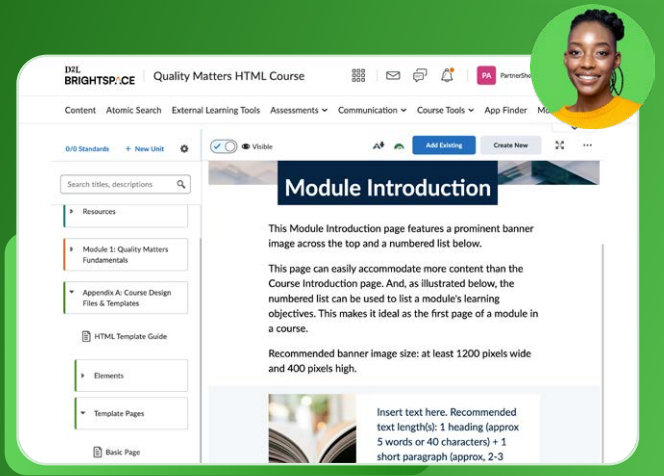

Enhancing Online Learning with QM-Aligned HTML Templates

D2L, in partnership with Quality Matters (QM), has developed a solution to improve the design, development and delivery of online education. Our QM-aligned HTML templates seamlessly integrate into Brightspace, enabling institutions to create high-quality, accessible and research-backed online courses with ease.

WHAT'S INCLUDED?

- Pre-designed HTML templates for key course components (Syllabus, Course Overview, Weekly Modules, Assessments).
- Guided instructional design prompts to help course authors create engaging and pedagogically sound courses.
- Responsive, mobile-friendly page layouts for an optimized, accessible learner experience on any device.
- Seamless integration with Brightspace, ensuring ease of implementation and consistency across courses.